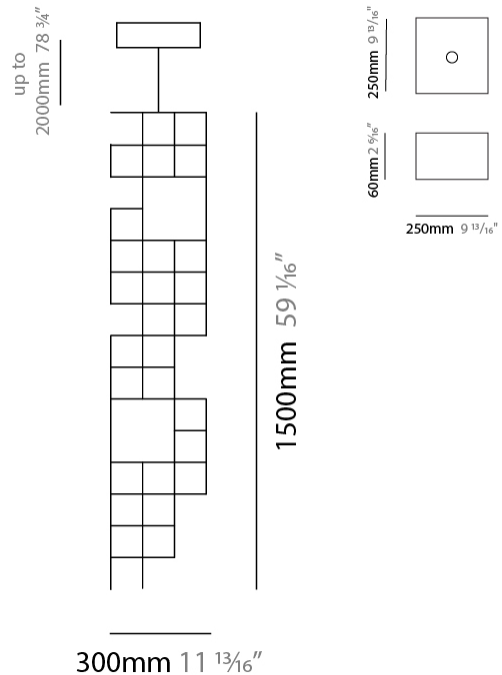

ORION VERTICAL SUSPENSION

D101566-

base number _____
Finish _____
Options _____

1. To build a product code in our configurator select the specify button on the base model # product page
2. To build a manual product code on this datasheet choose from the options listed below in blue font and add the suffix to the base model #

GENERAL

Series: Orion
Subseries: Orion Vertical
Brand: Quasar
Division: Design
Mounting Type: Suspension
Mounting Location: Ceiling
Subcategory: Ambient

PHYSICAL

Shape: Abstract
Length (mm): 300
Length (in): 11 ¹³/₁₆
Width (mm): 300
Width (in): 11 ¹³/₁₆
Height (mm): 1500
Height (in): 59 ¹/₁₆
Max. Overall Height (mm): 3500
Max. Overall Height (in): 137 ¹³/₁₆
Light Distribution: Omnidirectional
Weight (kg): 3
Weight (lbs): 6.61
[Fixture Finish: NIC / BRA / BBR](#)
Fixture Material: Metal
Cable Details: 2000mm Cable
Upon Request: Custom Sizes

ELECTRICAL

Lamp Type: LED
Input Wattage (W): 80.4
Dimming: Non-Dimming / Phase Dimming (120vac Only)
Driver Included: Yes
Driver Location: Integrated
Driver Type: Constant Voltage - 120/277Vac
Driver Class: Class 2
Input Voltage (V): 120 - 277
Output Voltage (V): 12
Upon Request: 0-10Vdc dimming

LED

Number of LEDs: 134
Color Temperature (°K): 2800
Max. Delivered Lumen (lm): 1340
CRI: >95 CRI
Lamp Life (hrs): 50000

OPTICAL

RATINGS AND CERTIFICATIONS

Certified By: Certified for North American Standards
IP rating: IP20