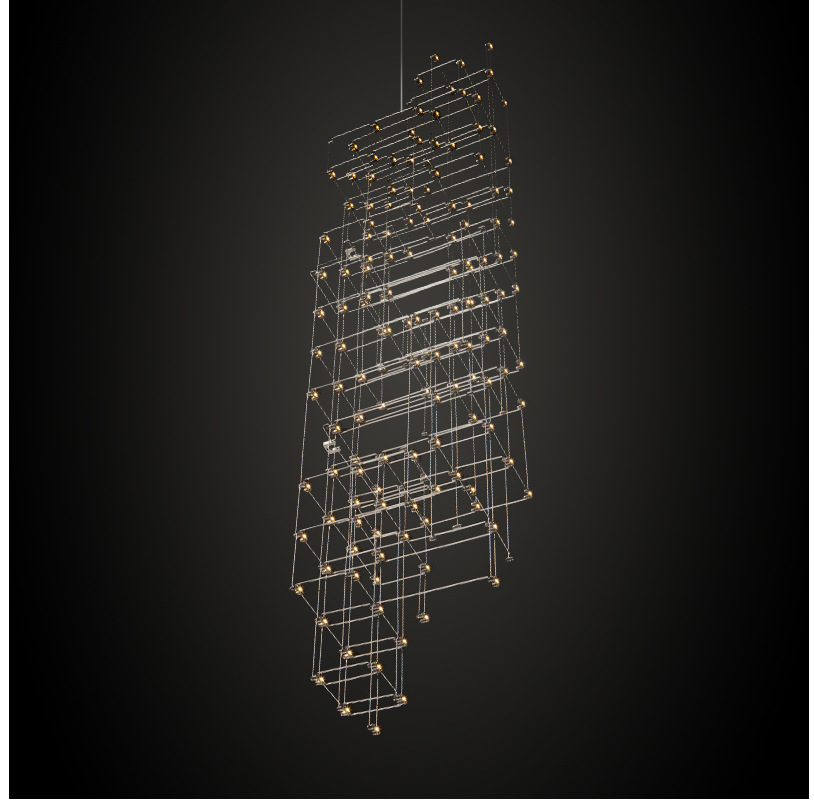

ORION VERTICAL SUSPENSION

D101566-

base number _____
Finish _____
Options _____

1. To build a product code in our configurator select the specify button on the base model # product page
2. To build a manual product code on this datasheet choose from the options listed below in blue font and add the suffix to the base model #

GENERAL

Series: Orion
Subseries: Orion Vertical
Brand: Quasar
Division: Design
Mounting Type: Suspension
Mounting Location: Ceiling
Subcategory: Ambient

PHYSICAL

Shape: Abstract
Length (mm): 300
Length (in): 11 ¹³/₁₆
Width (mm): 300
Width (in): 11 ¹³/₁₆
Height (mm): 1500
Height (in): 59 ¹/₁₆
Max. Overall Height (mm): 3500
Max. Overall Height (in): 137 ¹³/₁₆
Light Distribution: Omnidirectional
Weight (kg): 3
Weight (lbs): 6.61
[Fixture Finish: NIC / BRA / BBR](#)
Fixture Material: Metal
Cable Details: 2000mm Cable
Upon Request: Custom Sizes

ELECTRICAL

Lamp Type: LED
Input Wattage (W): 80.4
Dimming: Non-Dimming / Phase Dimming (120vac Only)
Driver Included: Yes
Driver Location: Integrated
Driver Type: Constant Voltage - 120/277Vac
Driver Class: Class 2
Input Voltage (V): 120 - 277
Output Voltage (V): 12
Upon Request: 0-10Vdc dimming

LED

Number of LEDs: 134
Color Temperature (°K): 2800
Max. Delivered Lumen (lm): 1340
CRI: >95 CRI
Lamp Life (hrs): 50000

OPTICAL

RATINGS AND CERTIFICATIONS

Certified By: Certified for North American Standards
IP rating: IP20